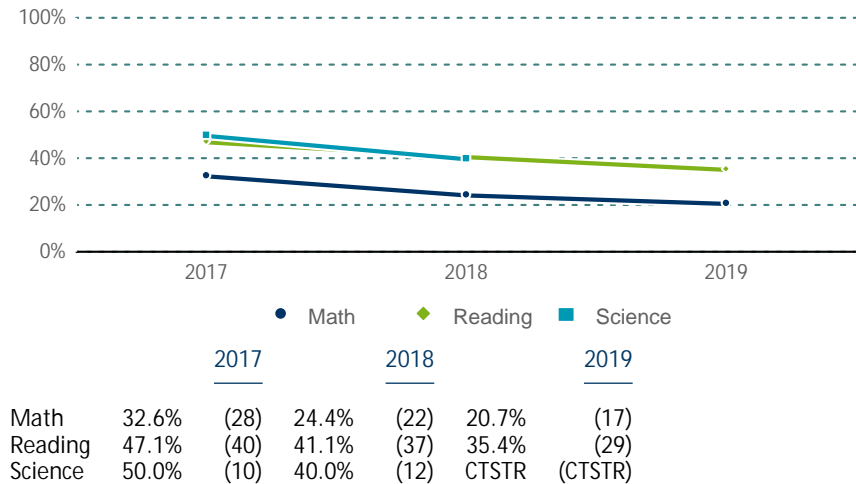

# School: Bright Water Elementary District: Bright Water Elementary

The number of students attending school regularly

This is a measure of students who attend school on a regular basis and are not frequently absent. A student is considered consistently attending if they attend more than 90 percent of the time the student is enrolled during the year.

At my school, teachers care about students

No Engagement and Safety data available for this organization.

The number of students meeting standards in math, reading, and science over time

Graduation rate over time