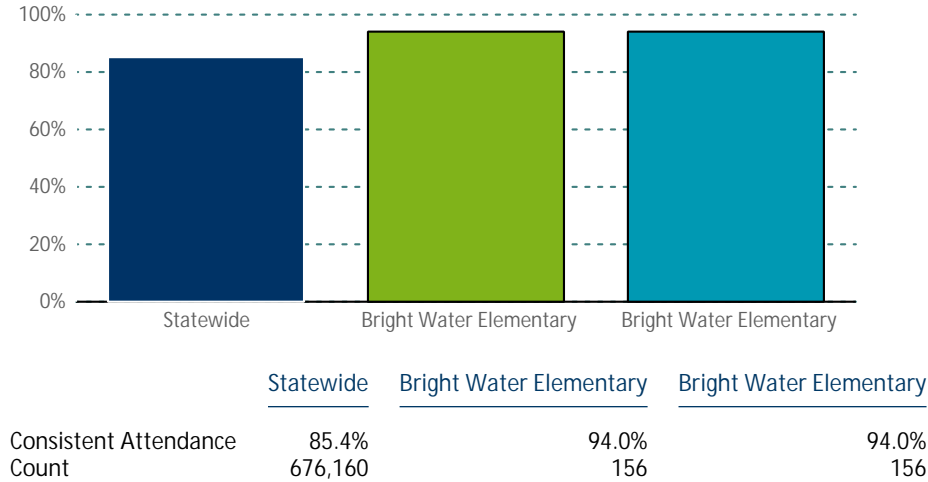

# School: Bright Water Elementary District: Bright Water Elementary

The number of students attending school regularly

This is a measure of students who attend school on a regular basis and are not frequently absent. A student is considered consistently attending if they attend more than 90 percent of the time the student is enrolled during the year.

At my school, teachers care about students

No Engagement and Safety data available for this organization.

The number of students meeting standards in math, reading, and science over time

Graduation rate over time